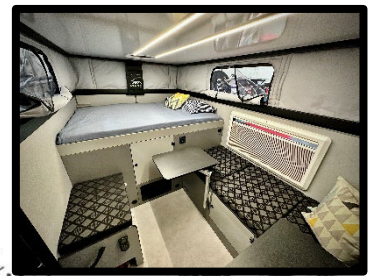

PRICE:
 \$ 72,000 CAD
 \$ 52,000 USD (approx.)

DIMENSIONS:

- Exterior Length (coupler to bumper): 15' 11"
 - Exterior Length (coupler to spare tire): 19' 4"
 - Exterior width: 7' 2"
 - Exterior height (roof closed): 7' 10"
 - Interior Length: 12'
 - Interior height: 6' 8"
 - Curb Weight: 3,600 lbs
 - GVWR: 4,600 lbs
 - Tongue Weight: 397 lbs
 - Exterior storage space: 80 cu/ft
 - Interior storage space: 25 cu/ft
- Ground clearance:
 Chassis: 21"
 Tongue: 18"
 Water tank: 16"

INTERIOR: SLEEPS 4

- Sleeping arrangements
 - Queen bed (residential) (80" x 60")
 - Large bench (76" x 30")
 - Connecting single seat to bench (52" x 35")
- Aluminum cabinetry - powder coated
 - 1 wardrobe - 4 cabinets - 3 drawers - 1 bedside cubby - 1 boot cubby - Under bench storage (total: 25 cubic feet)
- Large window w/ bug screen and blackout blind
- Roof canvas windows (two), w/ zip open blind, window, and bug screen
- Interior seating area with dinette table
- LED Lighting
- MaxxFan Deluxe - 10 speed roof fan w/ rain cover and remote
- Indoor/outdoor accessible portable toilet