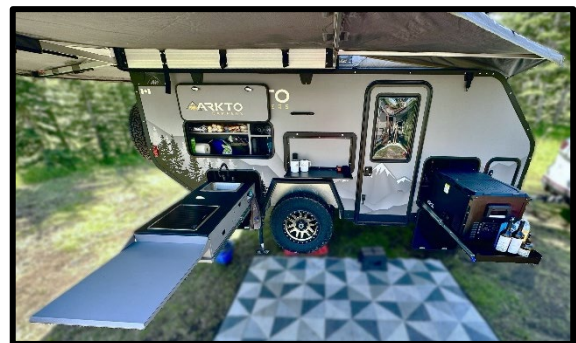

RUNNING GEAR & CONSTRUCTION:

- Galvanized steel chassis - 75-year life span
- Timbren Axle-Less HD suspension w/ 4" Lift
- 285/70/R17 AT tires with 17" alloy wheels
- Electric brakes
- Max Coupler tri-axis off-road coupler
- ARK XO 750 tongue jack
- ARK corner stabilizers
- Underbelly protective pan
- LED exterior trailer Lighting
- Composite bod construction (R7 rating)
- Pop-up roof