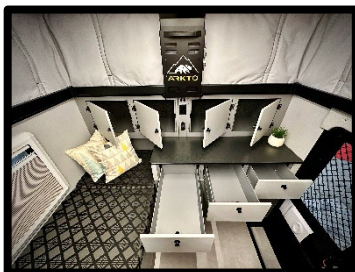

INTERIOR: SLEEPS 4

- Sleeping arrangements
  - Queen bed (residential) (80" x 60")
  - Large bench (76" x 30")
  - Connecting single seat to bench (52" x 35")
- Aluminum cabinetry - powder coated
  - 1 wardrobe - 4 cabinets - 3 drawers - 1 bedside cubby - 1 boot cubby - Under bench storage (total: 25 cubic feet)
- Large window w/ bug screen and blackout blind
- Roof canvas windows (two), w/ zip open blind, window, and bug screen
- Interior seating area with dinette table
- LED Lighting
- MaxxFan Deluxe - 10 speed roof fan w/ rain cover and remote
- Indoor/outdoor accessible portable toilet